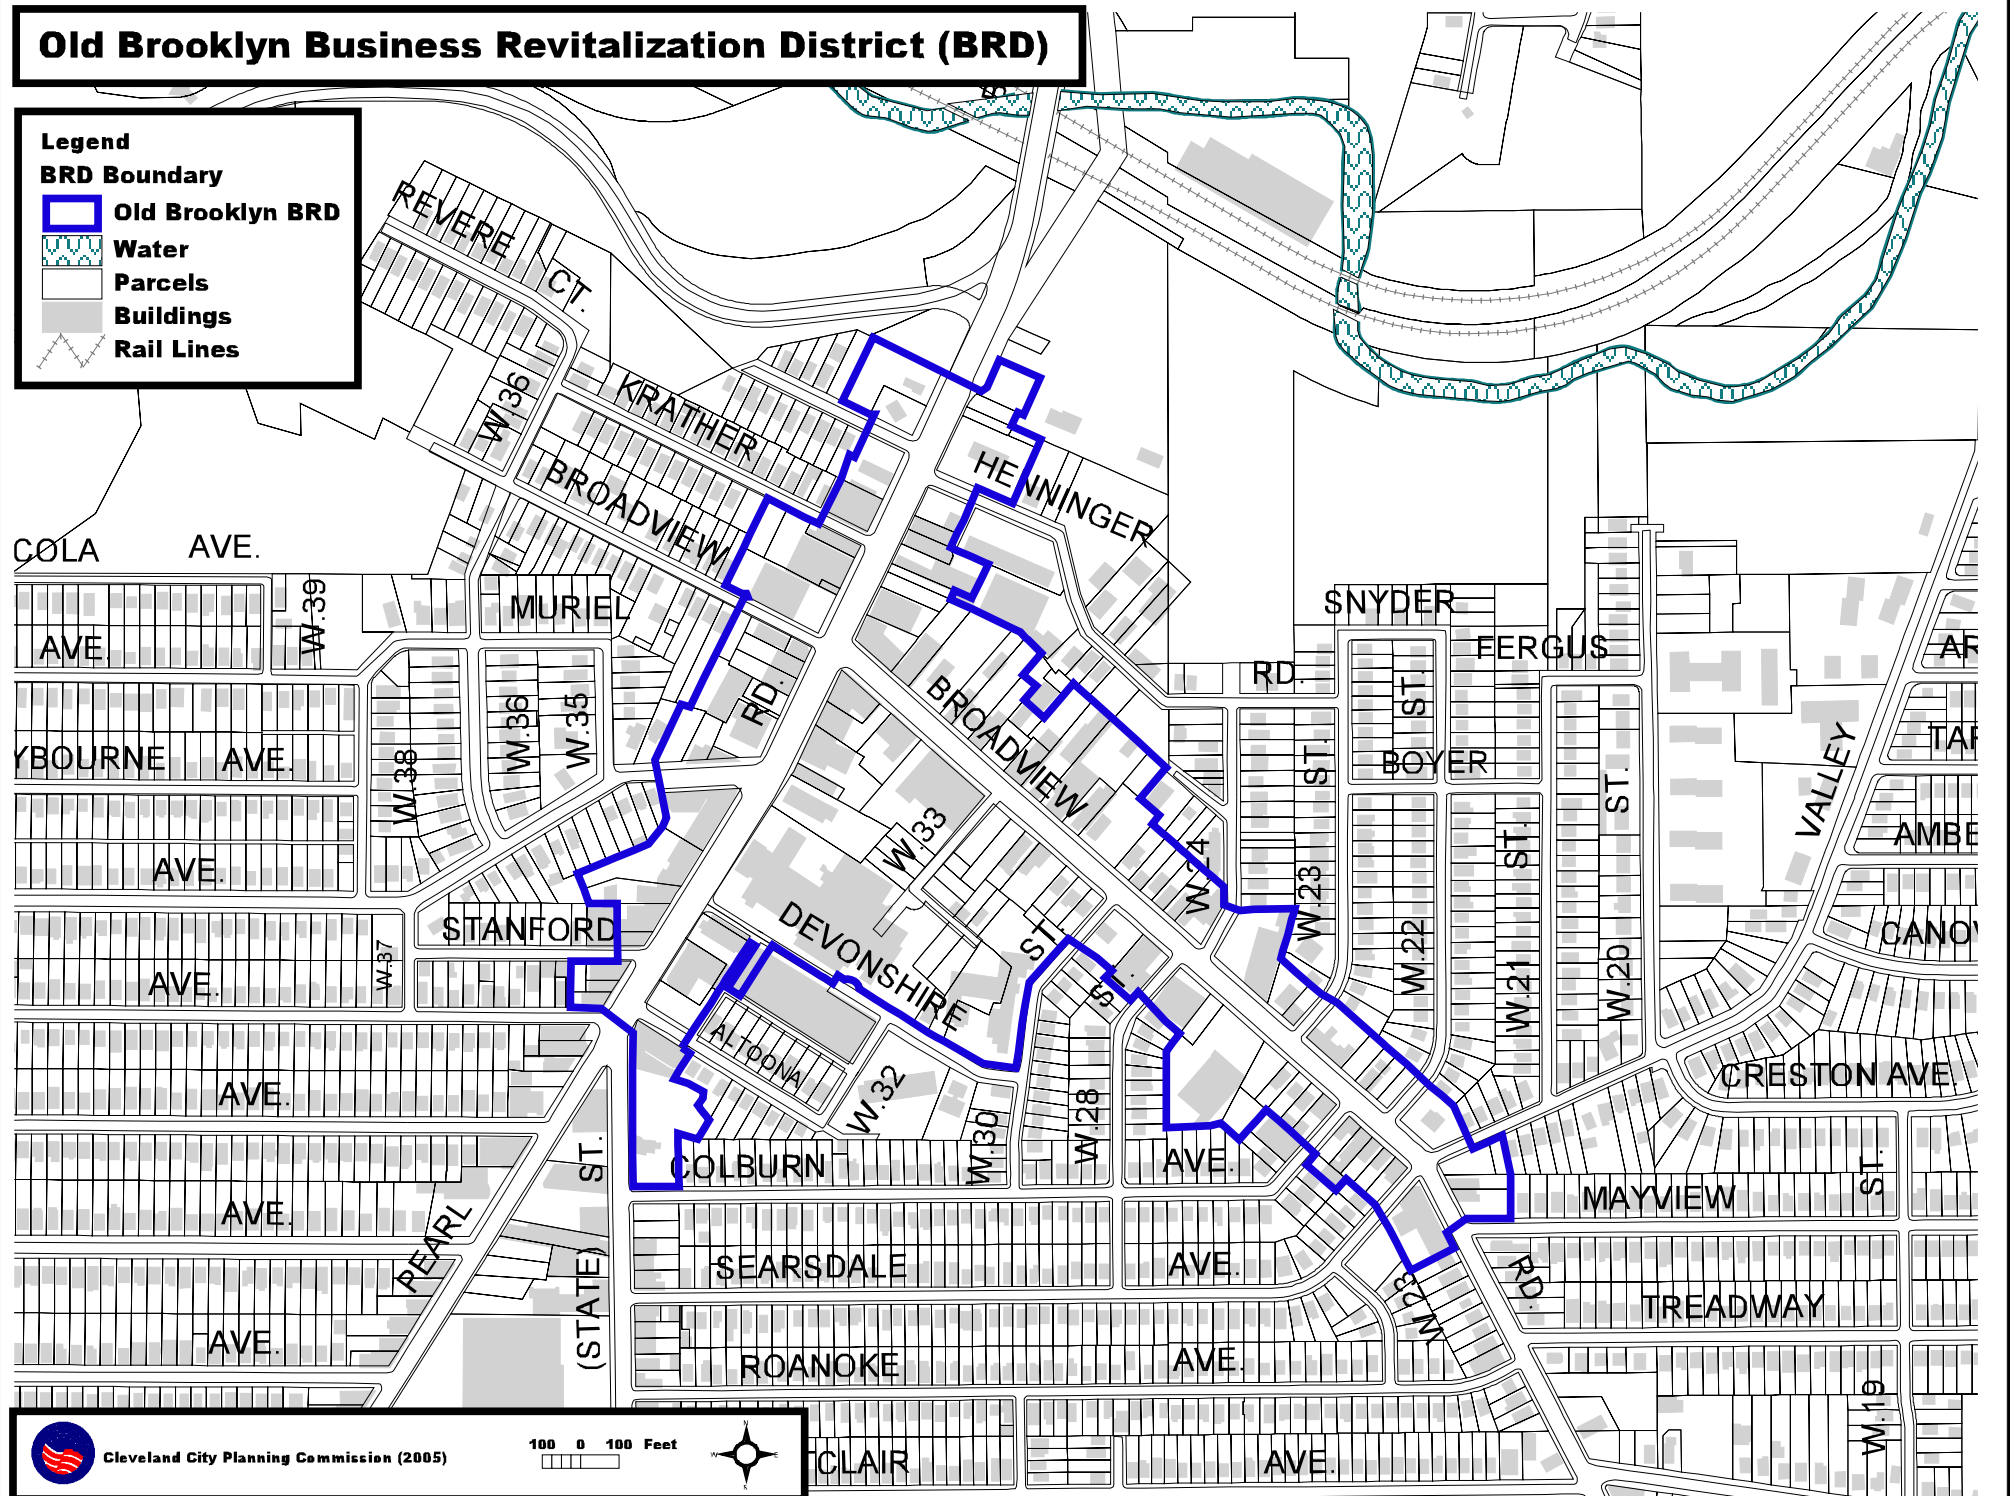

Old Brooklyn Business Revitalization District (BRD)

Legend

BRD Boundary

-  Old Brooklyn BRD
-  Water
-  Parcels
-  Buildings
-  Rail Lines

Cleveland City Planning Commission (2005)

100 0 100 Feet