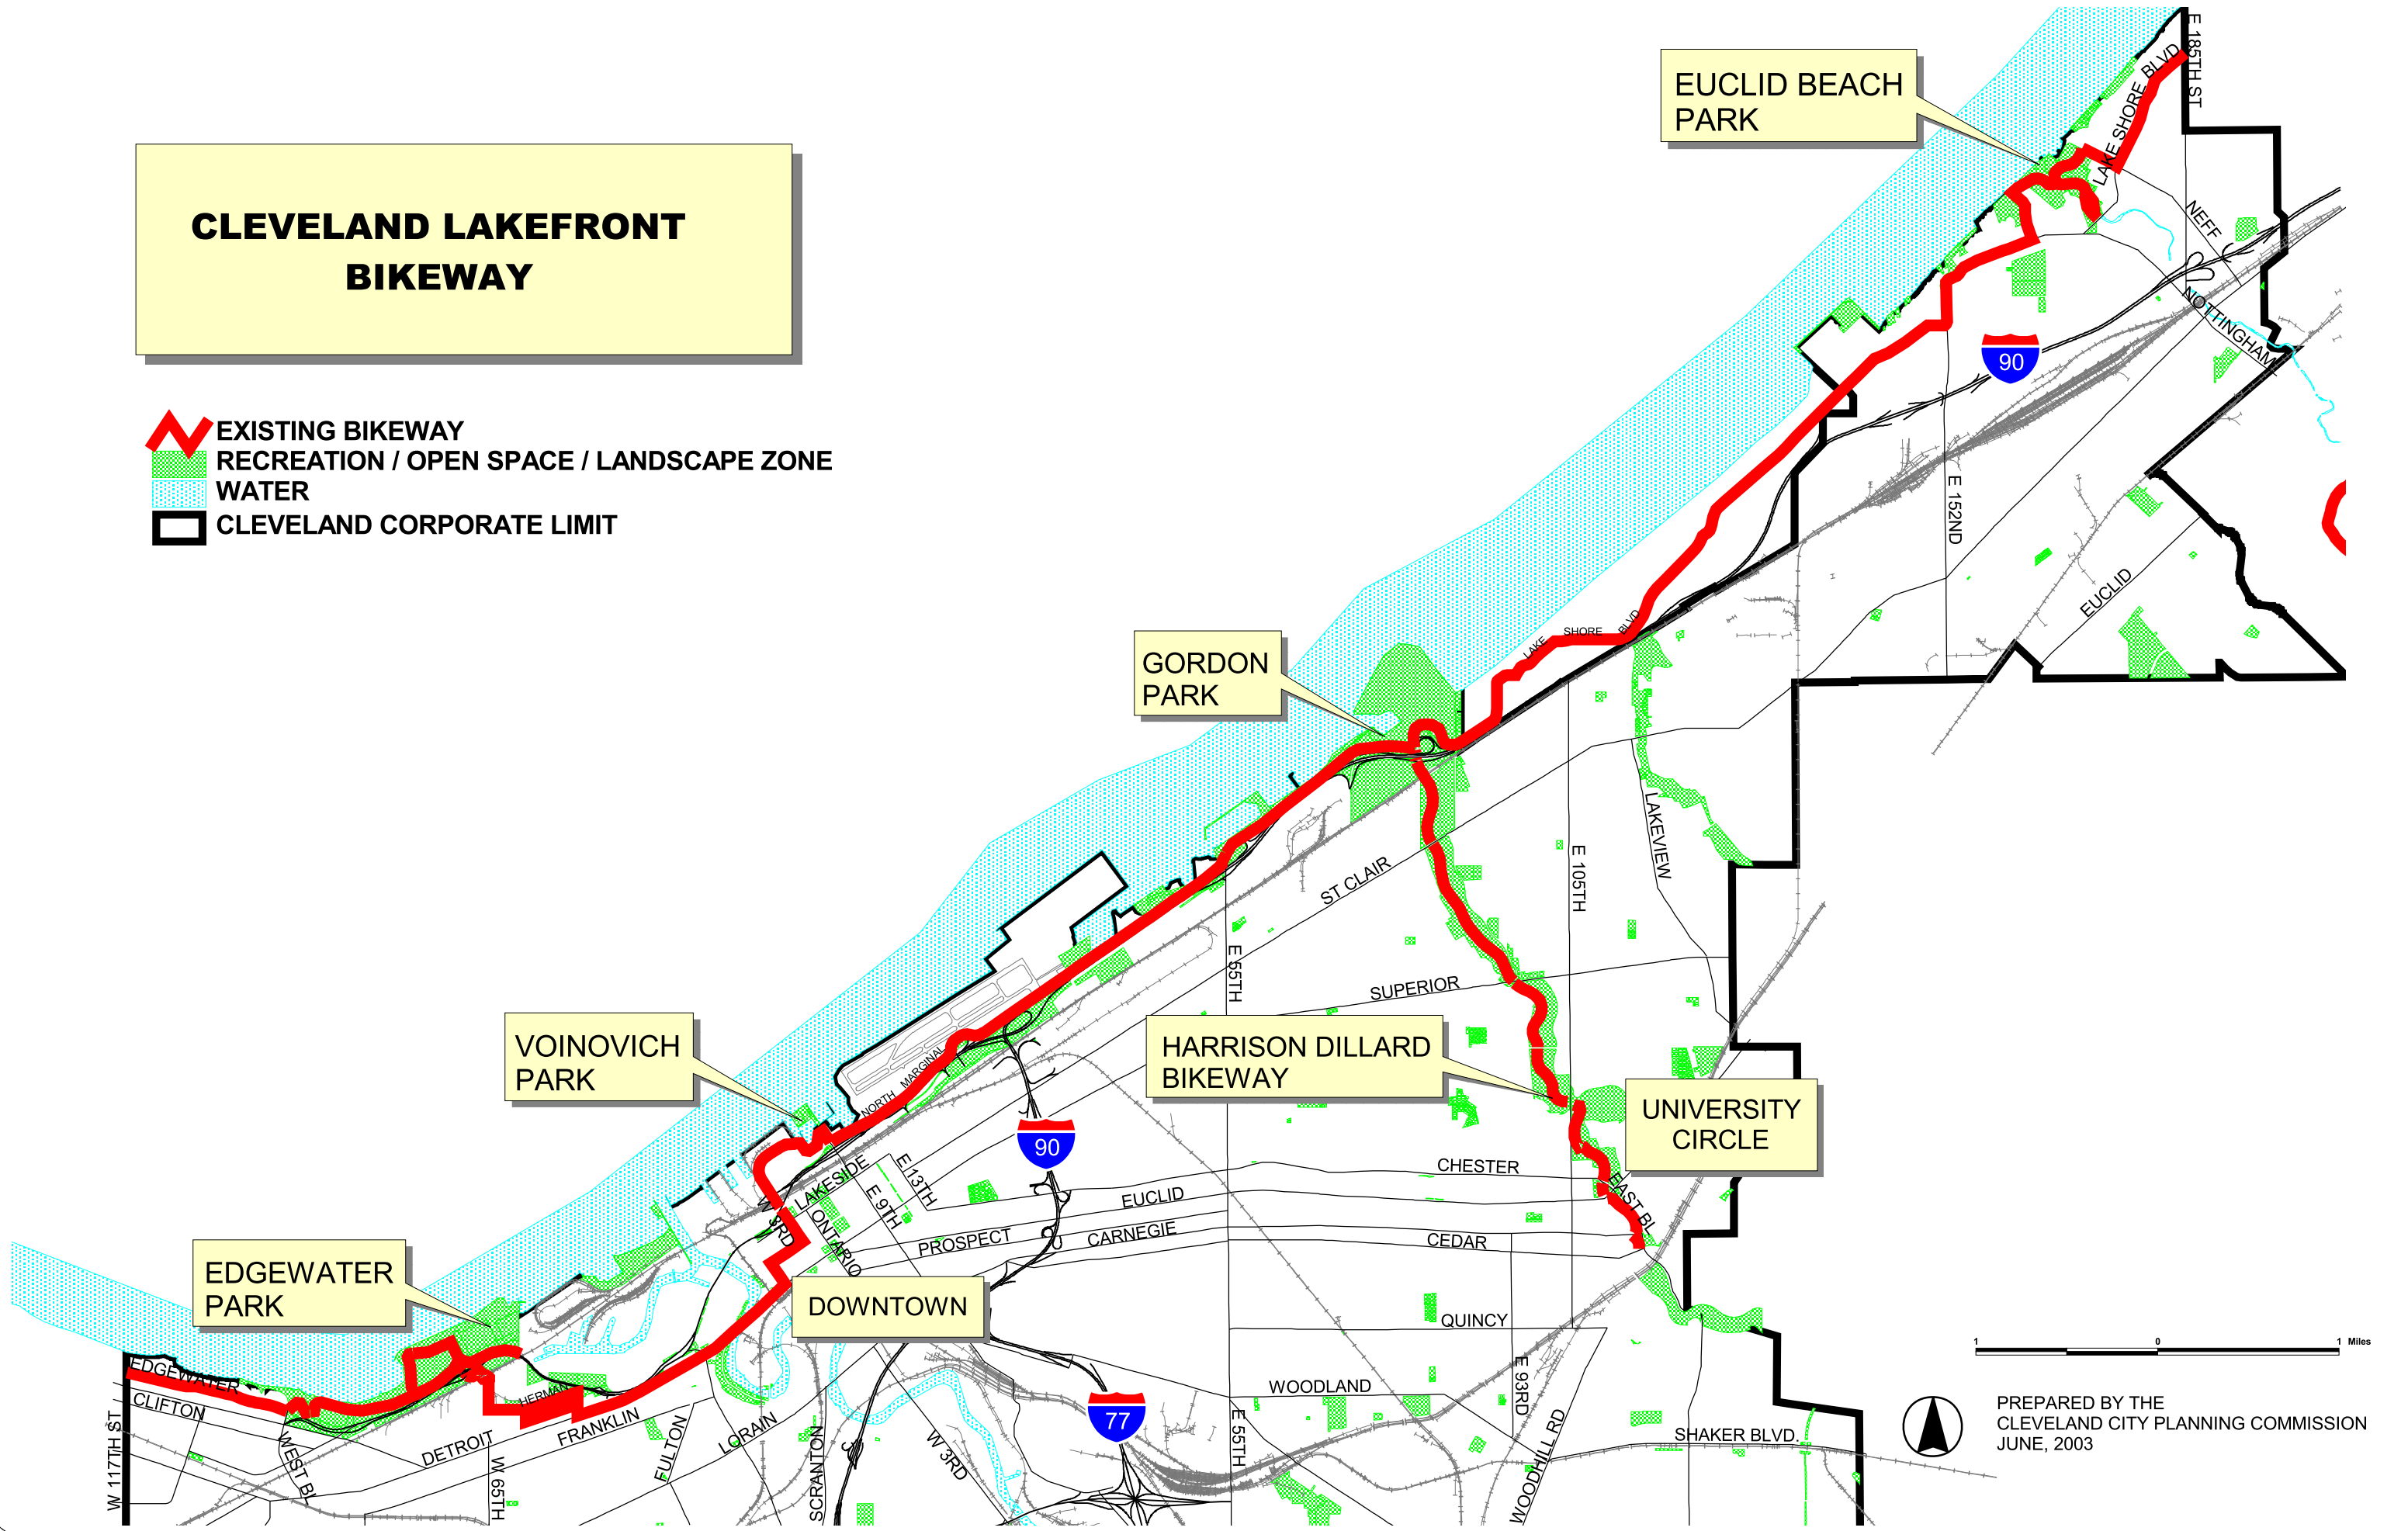

# CLEVELAND LAKEFRONT BIKEWAY

-  EXISTING BIKEWAY
-  RECREATION / OPEN SPACE / LANDSCAPE ZONE
-  WATER
-  CLEVELAND CORPORATE LIMIT

1 0 1 Miles

PREPARED BY THE  
CLEVELAND CITY PLANNING COMMISSION  
JUNE, 2003